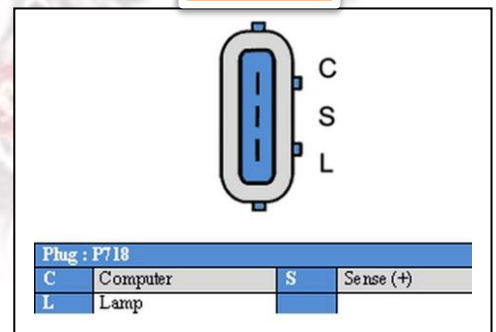

Technical Bulletin

Part No's AA5556 & AA7352

**Vehicles Affected: Subaru Forester, Impreza & Legacy
1.6, 2.0, 2.5**

Care needs to be taken when supplying an alternator for the above vehicles, although the mentioned part numbers look identical they are not.

AA7352 Has a computer (ECU) terminal, AA5556 doesn't

The images below show the 2 differences as does our catalogue data

AA5556

AA7352

Ensure you supply the correct unit as claims for Incorrectly supplied units will not be accepted