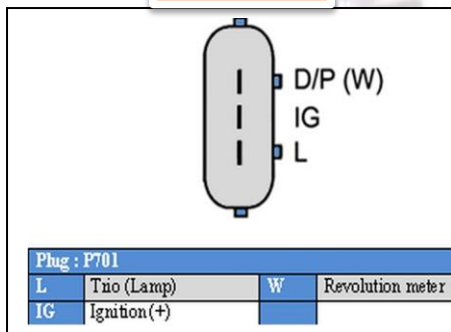

Technical Bulletin

Part No's AA5556 & AA7352

**Vehicles Affected: Subaru Forester, Impreza & Legacy
1.6, 2.0, 2.5**

Care needs to be taken when supplying an alternator for the above vehicles, although the mentioned part numbers look identical they are not.

AA7352 Has a computer (ECU) terminal, AA5556 doesn't

The images below show the 2 differences as does our catalogue data

AA5556

AA7352

Ensure you supply the correct unit as claims for Incorrectly supplied units will not be accepted